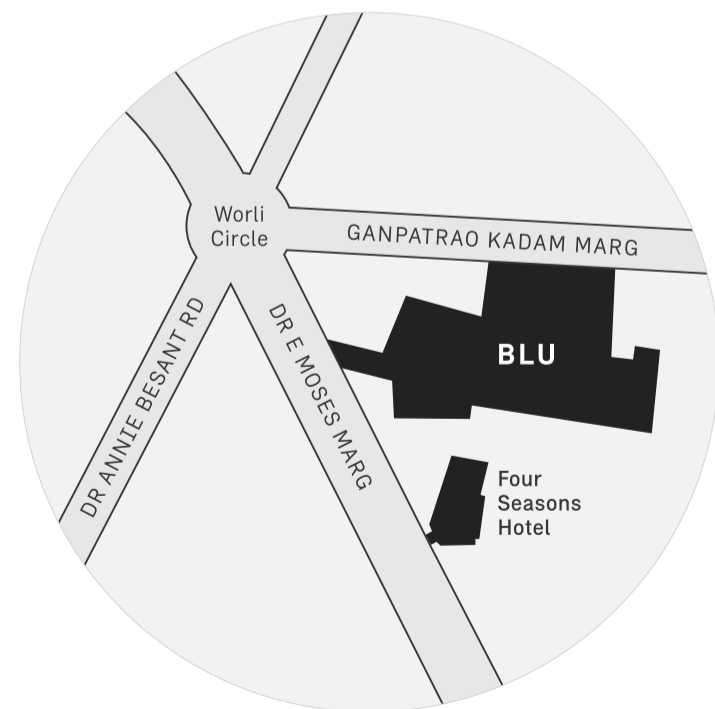

Surrounded by the vibrancy of Worli, the joys of the Mahalaxmi Racecourse and the serenity of the sea, Blu Estate & Club has every shade of recreation on its doorstep.

BLU ESTATE & CLUB LOCATION MAP