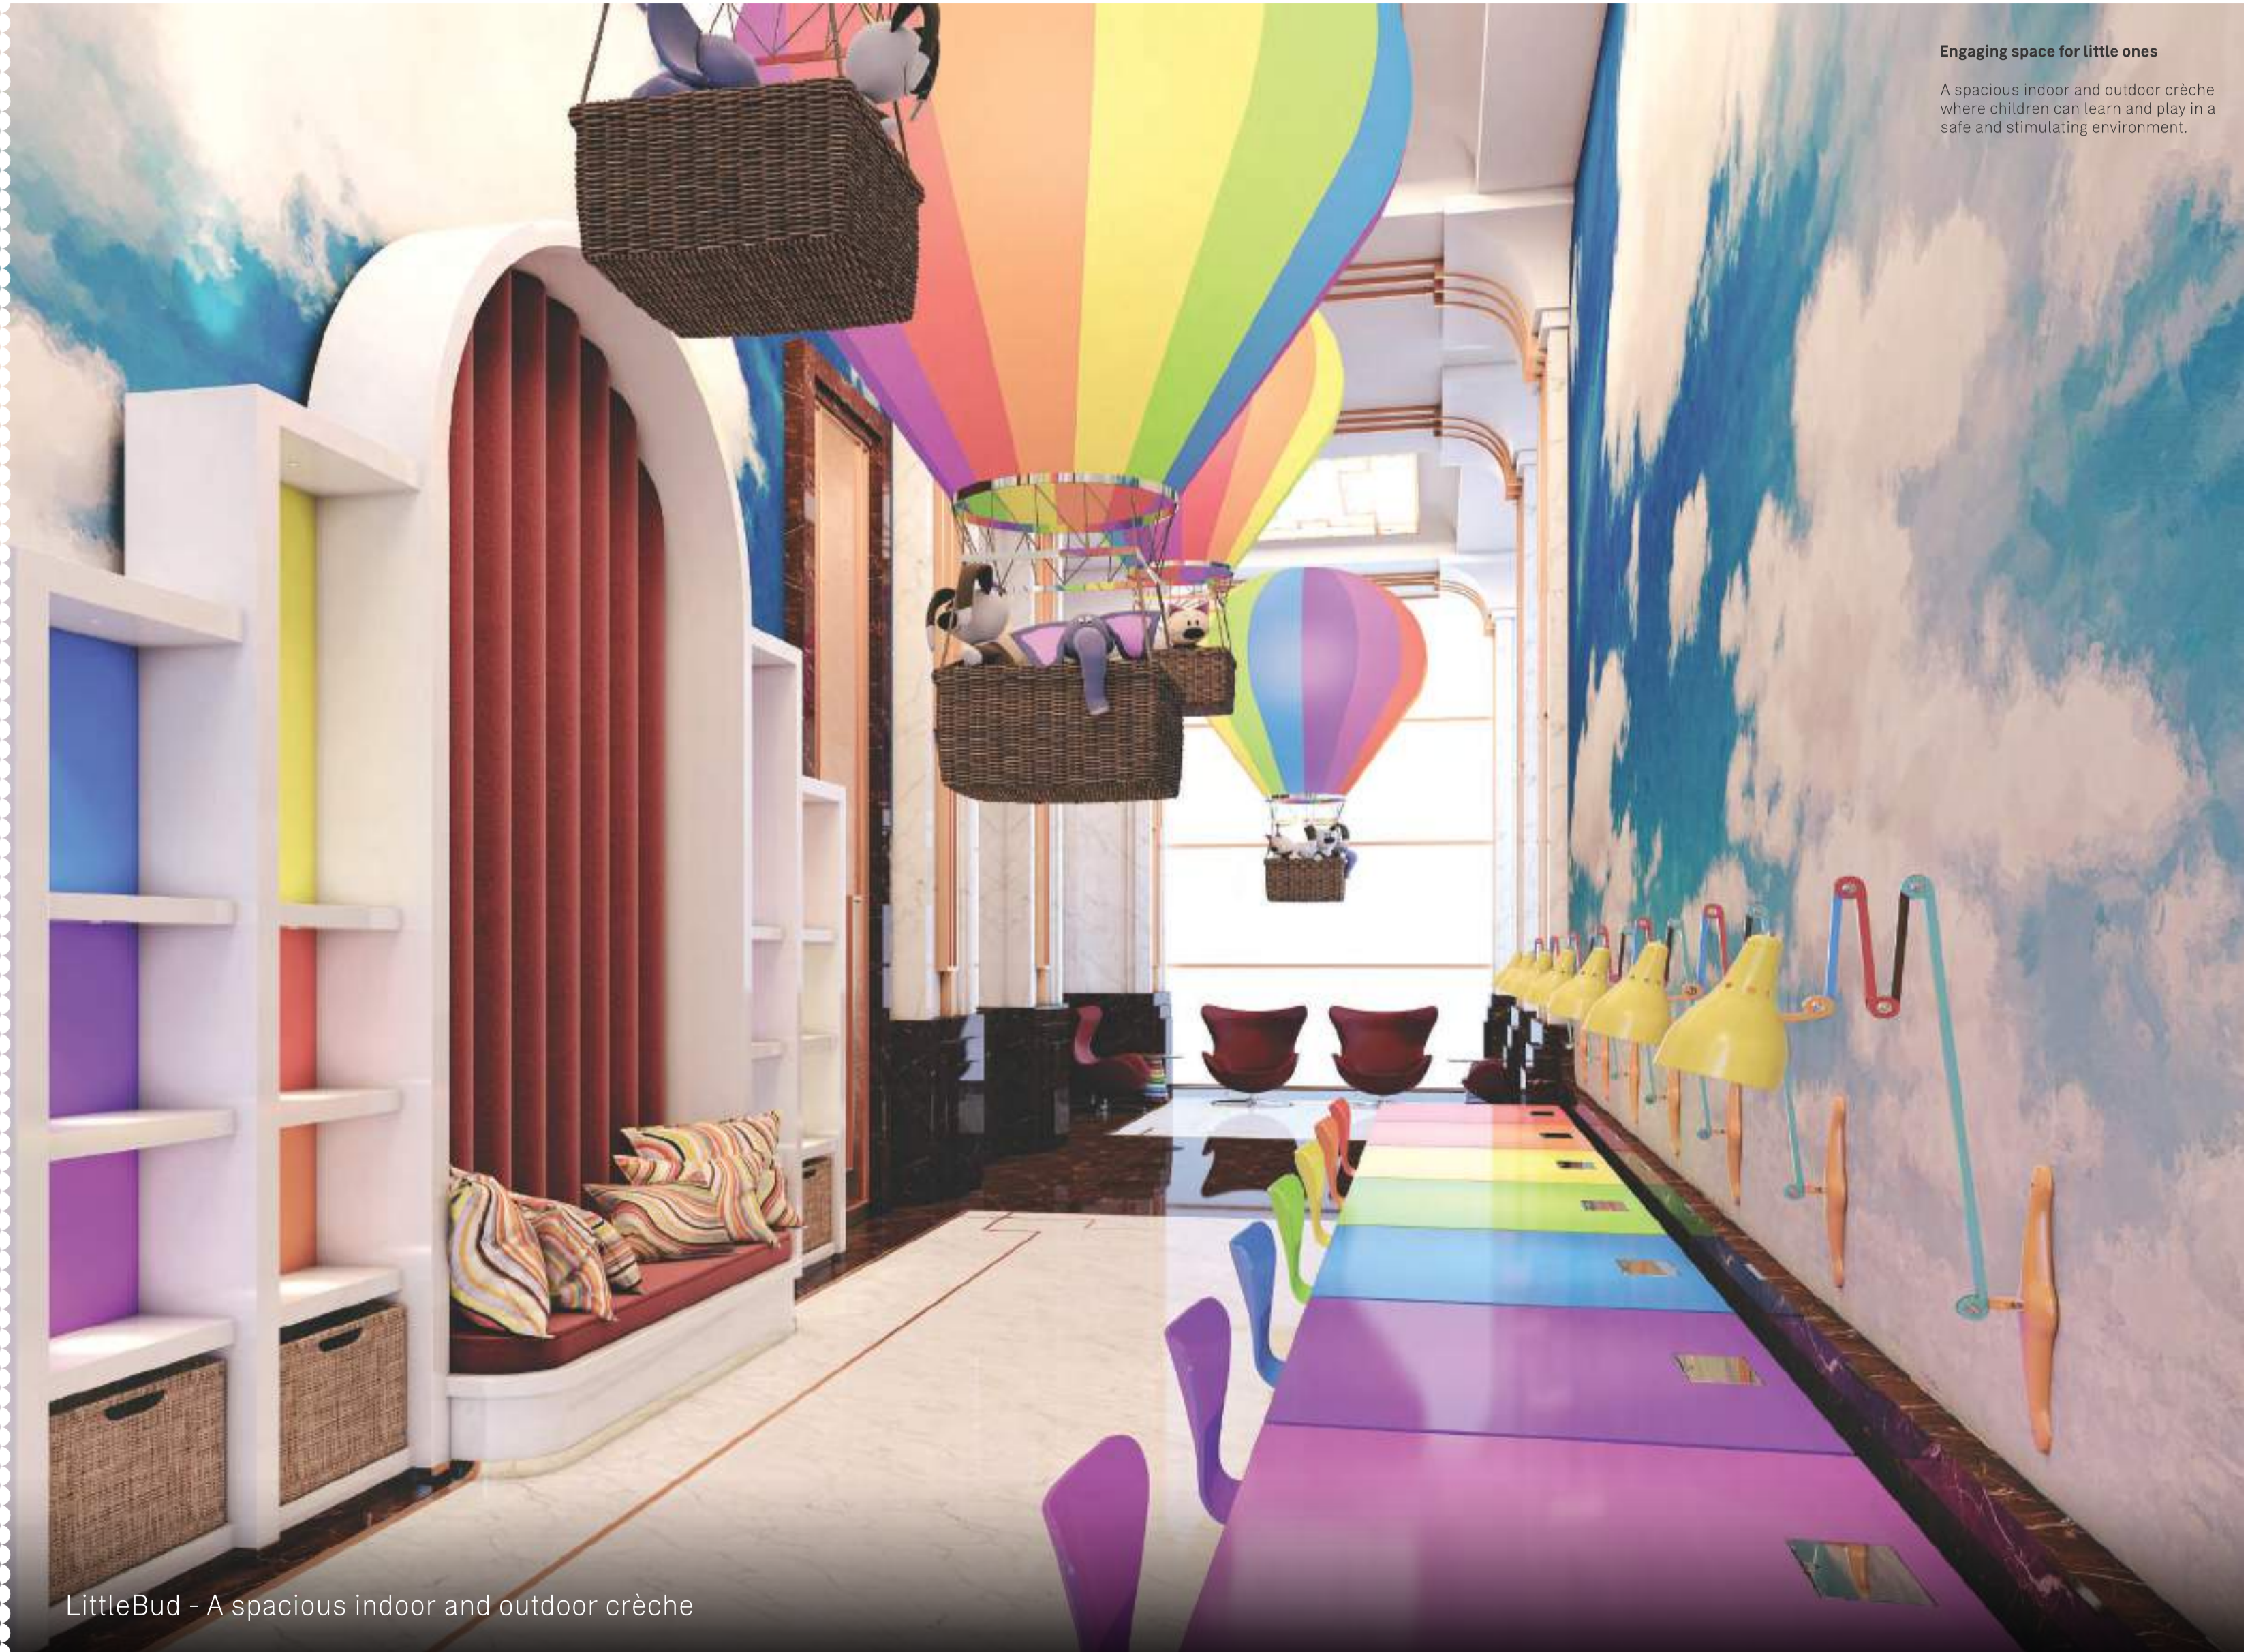

Be surrounded by a fitness centre, spa, pools and pitches. Entertain guests in private bars and on party decks in privacy and luxury.

Clubhouse with a Spa and Gym

**Dive into the lap of luxury**

An intimate café serving delicious food and refreshing in front of the unique glass-panelled pool.

DUSK - An exclusive nightclub

AZURE - Banqueting space

**Play host to the grandest event**

Majestically adorned with exquisite chandeliers, starting indoors and finishing pool-side, an art deco banqueting space for a sit-down providing the opulence and grandeur for gala event.

Sports Gallery

**Engaging space for little ones**

A spacious indoor and outdoor crèche where children can learn and play in a safe and stimulating environment.

LittleBud - A spacious indoor and outdoor crèche

*Chihuly. Exhibited  
in many museums,  
now installed in Blu dome.  
The first Dale Chihuly  
art piece ever installed in  
a residential development.*

A spectacular glass-walled dome at BLU Club & Estate